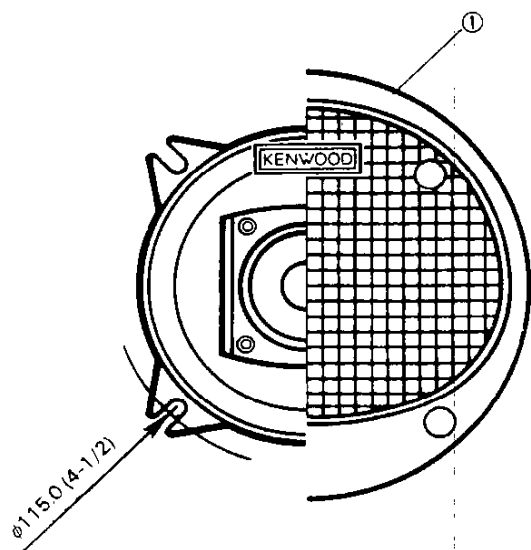

DOOR MOUNT SPEAKER

KFC-1071

SERVICE MANUAL

KENWOOD

© 1986-12 PRINTED IN JAPAN
B51-3109-00 (G) 2015

EXTERNAL VIEW

Unit: mm (inch)

SPECIFICATIONS

Speakers

- Woofer..... 170g (6 oz) Magnet
10cm (4") Water-resistant cone
- Tweeter..... 40mm (1-9/16") cone
- Peak power..... 45 watts
- Sensitivity..... 90 dB/w at 1m
- Impedance..... 4 ohms
- Insulated cable..... 3m (9.8ft) 2 pcs
- Weight per speaker with grille..... 620g (1 lb 6 oz)

PARTS LIST

* New Parts
Parts without Parts No. are not supplied.
Les articles non mentionnes dans le Parts No. ne sont pas fournis.
Teile ohne Parts No. werden nicht geliefert.

Ref.No.	New Parts	Parts No.	Description	Destination
①	*	B06-0256-08	FRONT GRILLE	E
①	*	B06-0257-08	FRONT GRILLE	T
	*	E30-1182-08	SPEAKER CORD SET	
	*	N99-1045-08	SCREW SET	
②	*	T15-0090-08	SPEAKER	